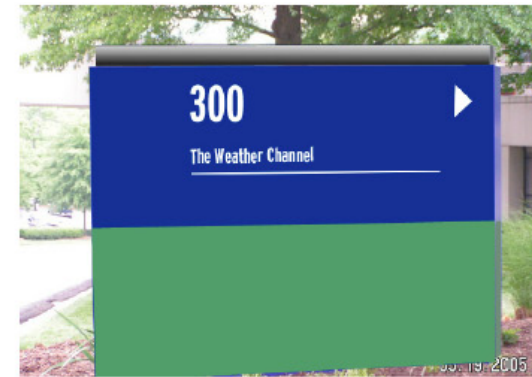

Interior floating Lexan
application on Conference
room wall.

Interior Signage.

The Weather Channel

Interior applications.

-Directional

-Section Messaging

-Room

Exterior Signage.

The Weather Channel

Exterior applications.

- Building Front
- Concrete Marker (front)
- Side Parking Lot Entrance

Interior Signage.

CNN Turner Design Dept

Interior applications.
-Neon/ Backlit Structural
design department
signage model.