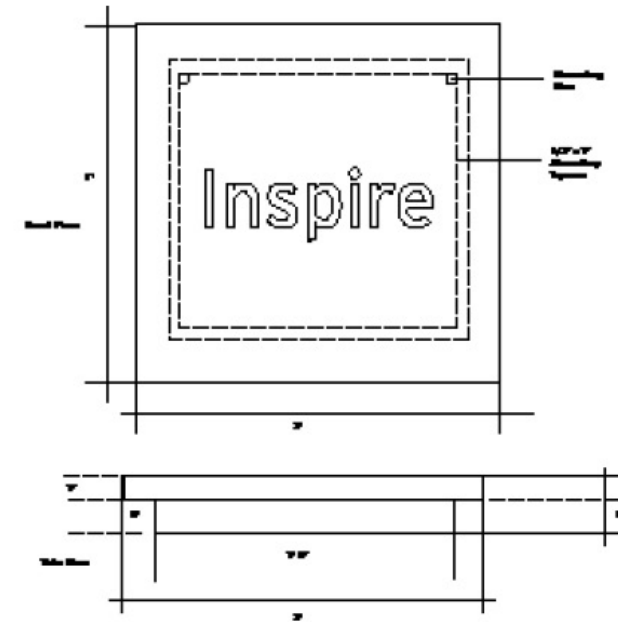

Interior floating Lexan
application on Conference
room wall.

Interior Signage.

The Weather Channel

Interior applications.

-Directional

-Section Messaging

-Room

Exterior Signage.

The Weather Channel

Exterior applications.

- Building Front
- Concrete Marker (front)
- Side Parking Lot Entrance

Interior Signage.

CNN Turner Design Dept

Interior applications.
-Neon/ Backlit Structural
design department
signage model.